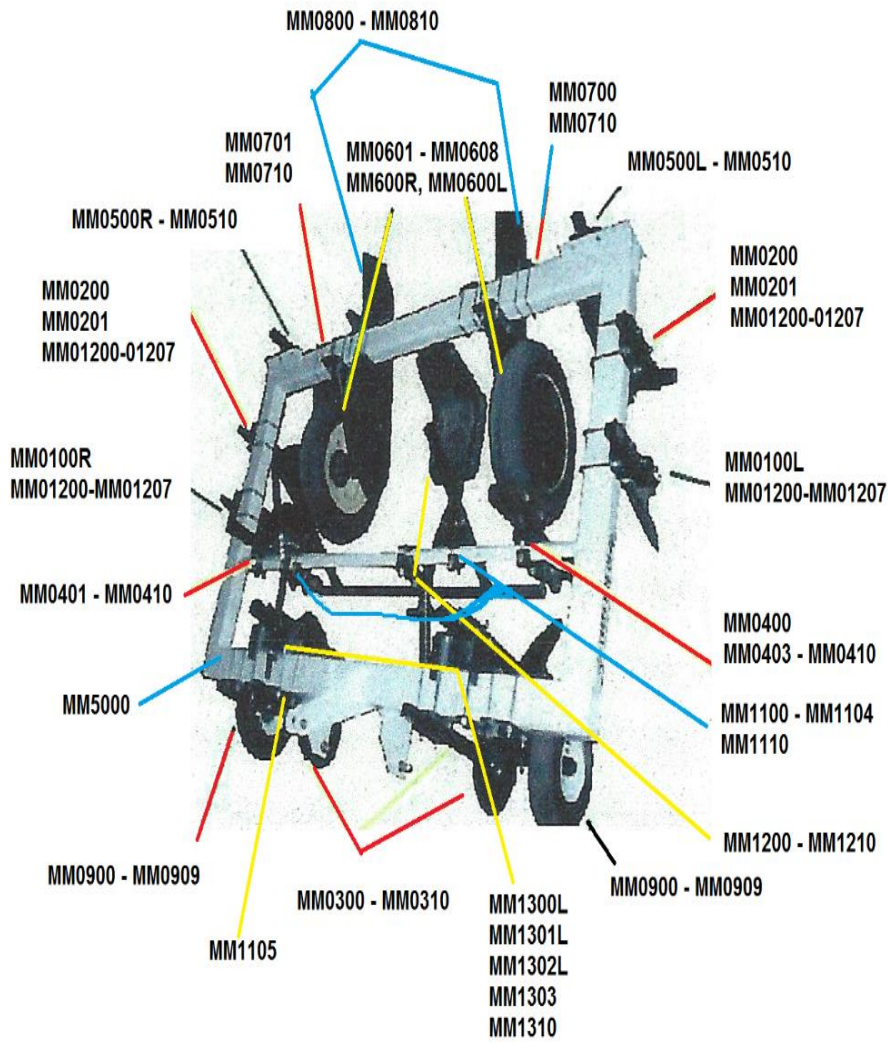

TREES ARE US MULCH MACHINE PARTS BOOK

MM0100L	Left front-side disk bracket
MM0100R	Right front-side disk bracket
MM0200	(left and right) back-side disk bracket
MM0201	(left and right) back-side disk slide
MM01200	Side disk bracket clamp

**TREES ARE US
MULCH MACHINE PARTS BOOK**

MM01201

Side disk

MM01202

Side disk shaft

MM01203

Side disk hub kit

MM01204